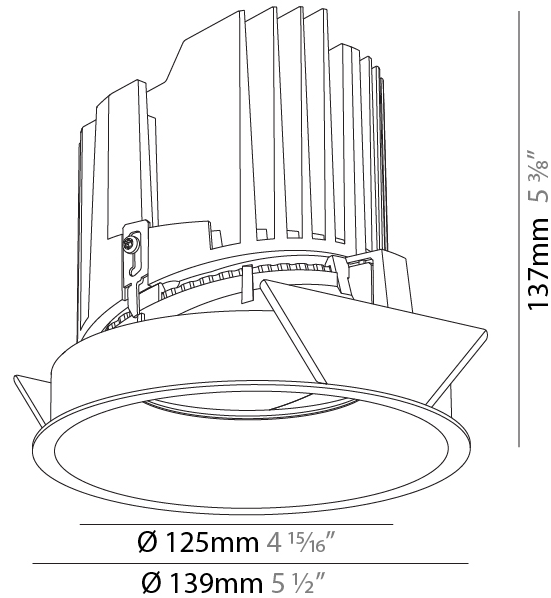

GENERAL

Series: Bioniq
 Subseries: Bioniq Round Semi Adjustable
 Brand: Prolight
 Division: Architectural
 Mounting Type: Recessed
 Mounting Location: Ceiling
 Subcategory: Downlight

PHYSICAL

Shape: Round
 Diameter (mm): 139
 Diameter (in): 5 1/2
 Height (mm): 137
 Height (in): 5 3/8
 Ceiling Thickness (mm): 10 / 12.5 / 15
 Ceiling Thickness (in): 3/8 or 1/2 or 9/16
 Min. Recessing Depth (mm): 150
 Min. Recessing Depth (in): 5 7/8
 Light Distribution: Adjustable / Downlight
 Weight (kg): 0.856
 Weight (lbs): 1.89
 Fixture Finish: SSR / BKV / CWI / CRY / HAB / LAG / UFT / ITA / RUA / RUR / MIC / FTG / MYG / TWT / LOD / PUS / FRO / FUP / KIA / POP / BLS / SPG / MEY / GOH / GUM / CHC / COM / ABZ / JAG / OBR / MOS / ROR
 Fixture Material: Aluminum Die Cast
 Cut-out Measurements: 130mm / 5 1/8"

GENERAL

Series: Bioniq
 Subseries: Bioniq Round Semi Adjustable
 Brand: Prolicht
 Division: Architectural
 Mounting Type: Recessed
 Mounting Location: Ceiling
 Subcategory: Downlight

PHYSICAL

Shape: Round
 Diameter (mm): 139
 Diameter (in): 5 1/2
 Height (mm): 137
 Height (in): 5 3/8
 Ceiling Thickness (mm): 10 / 12.5 / 15
 Ceiling Thickness (in): 3/8 or 1/2 or 9/16
 Min. Recessing Depth (mm): 150
 Min. Recessing Depth (in): 5 7/8
 Light Distribution: Adjustable / Downlight
 Weight (kg): 0.856
 Weight (lbs): 1.89
 Fixture Finish: SSR / BKV / CWI / CRY / HAB / LAG / UFT / ITA / RUA / RUR / MIC / FTG / MYG / TWT / LOD / PUS / FRO / FUP / KIA / POP / BLS / SPG / MEY / GOH / GUM / CHC / COM / ABZ / JAG / OBR / MOS / ROR
 Fixture Material: Aluminum Die Cast
 Cut-out Measurements: 130mm / 5 1/8"

OPTICAL

Reflector: 20 / 25 / 40
 Adjustability: Rotational 355°; Tilt 10°

RATINGS AND CERTIFICATIONS

Certified By: Certified for North American Standards
 IP rating: IP54

	130mm 5 1/8"	150mm 5 7/8"	10 15mm 3/8" 9/16"	10°	355°	