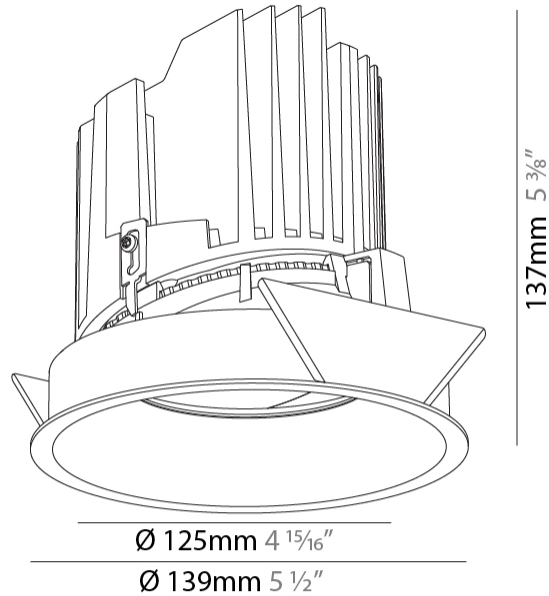

GENERAL

Series: Bioniq
 Subseries: Bioniq Round Semi Adjustable
 Brand: Prolight
 Division: Architectural
 Mounting Type: Recessed
 Mounting Location: Ceiling
 Subcategory: Downlight

PHYSICAL

Shape: Round
 Diameter (mm): 139
 Diameter (in): 5 1/2
 Height (mm): 137
 Height (in): 5 3/8
 Ceiling Thickness (mm): 10 / 12.5 / 15
 Ceiling Thickness (in): 3/8 or 1/2 or 9/16
 Min. Recessing Depth (mm): 150
 Min. Recessing Depth (in): 5 7/8
 Light Distribution: Adjustable / Downlight
 Weight (kg): 0.856
 Weight (lbs): 1.89
 Fixture Finish: SSR / BKV / CWI / CRY / HAB / LAG / UFT / ITA / RUA / RUR / MIC / FTG / MYG / TWT / LOD / PUS / FRO / FUP / KIA / POP / BLS / SPG / MEY / GOH / GUM / CHC / COM / ABZ / JAG / OBR / MOS / ROR
 Fixture Material: Aluminum Die Cast
 Cut-out Measurements: 130mm / 5 1/8"

LED

Number of LEDs: 1
 Color Temperature (°K): 2700 / 3000 / 3500 / 4000
 Max. Delivered Lumen (lm): 2030 / 2080 / 2185 / 2230
 Nominal Lumen (lm): 3210 / 3290 / 3459 / 3530
 CRI: >90 CRI
 Efficiency (%): 0.631
 Lamp Life (hrs): 50000

OPTICAL

Reflector: 20 / 40 / 60
 Adjustability: Rotational 355°; Tilt 10°

RATINGS AND CERTIFICATIONS

Certified By: Certified for North American Standards
 IP rating: IP20

BIONIQ ROUND SEMI ADJUSTABLE RECESSED